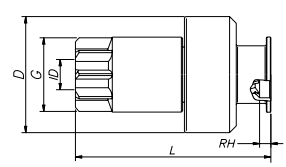

Familia/Familia/Family 118