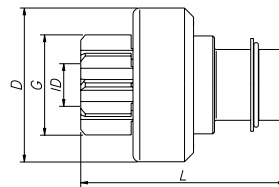

Familia/Familia/Family **032**